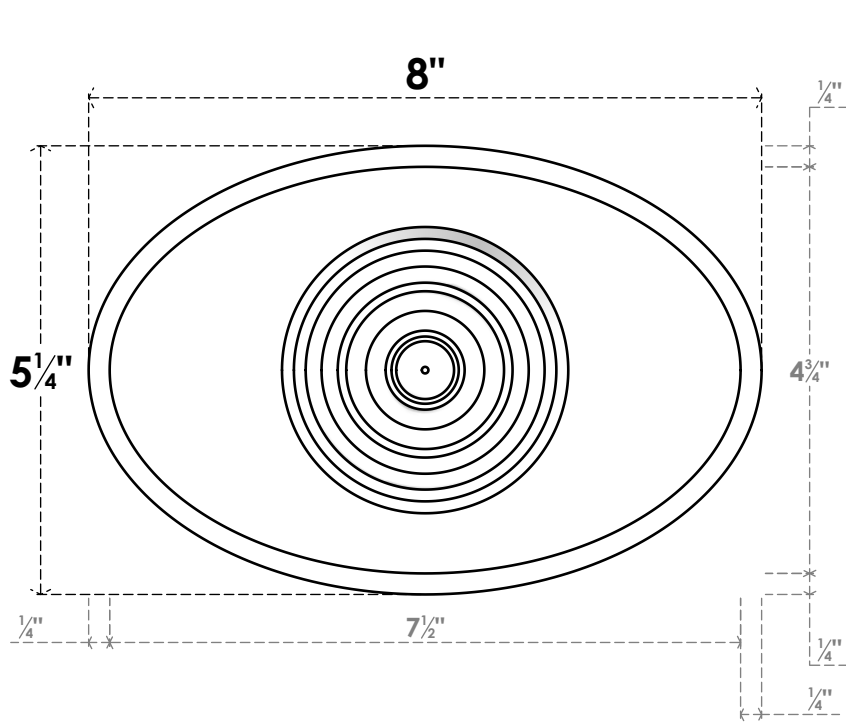

ROSP080X053X075DAL03

8"W X 5 1/4"H X 3/4"P STANDARD DALTON BULLSEYE ROSETTE WITH BEVELED EDGE, ARCHITECTURAL GRADE PVC

FRONT

SIDE

EKENA MILLWORK
2300 WEST MAIN ST.
CLARKSVILLE, TX 75426
TOLL FREE: 866-607-0453
WWW.EKENAMILLWORK.COM