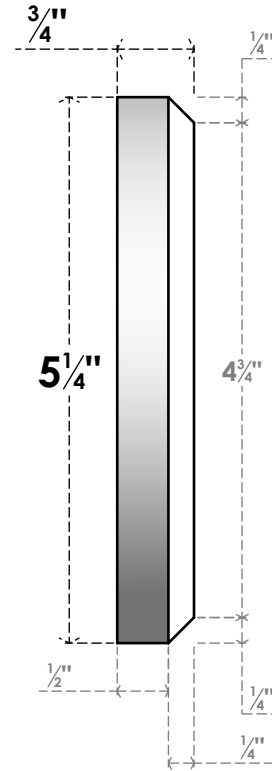

ROSP080X053X075DAL03

8"W X 5 1/4"H X 3/4"P STANDARD DALTON BULLSEYE ROSETTE WITH BEVELED EDGE, ARCHITECTURAL GRADE PVC

FRONT

SIDE

EKENA MILLWORK
2300 WEST MAIN ST.
CLARKSVILLE, TX 75426
TOLL FREE: 866-607-0453
WWW.EKENAMILLWORK.COM

NOTES

1. INSTALLATION TO BE COMPLETED IN ACCORDANCE WITH MANUFACTURER'S SPECIFICATIONS.
2. DRAWING MAY NOT BE TO SCALE
3. THIS DRAWING IS INTENDED FOR DESIGN AND PLANNING PURPOSES ONLY.
4. ALL INFORMATION CONTAINED HEREIN WAS CURRENT AT THE TIME OF DEVELOPMENT BUT MUST BE REVIEWED AND APPROVED BY THE PRODUCT MANUFACTURER TO BE CONSIDERED ACCURATE.
5. ARCHITECTURAL GRADE PVC PRODUCTS ARE MADE FROM EXPANDED CELLULAR PVC AND COME NATURALLY WHITE BUT MAY BE PAINTED